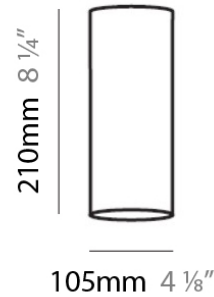

D82158

GENERAL

Series: One
Brand: Panzeri
Division: Design
Mounting Type: Surface
Mounting Location: Ceiling
Subcategory: Downlight

PHYSICAL

Shape: Cylinder
Diameter (mm): 105
Diameter (in): 4 1/8
Height (mm): 210
Height (in): 8 1/4
Light Distribution: Downlight
Weight (kg): 1.4
Weight (lbs): 3
Fixture Material: Metal

ELECTRICAL

Number of Lamps: 1
Lamp Type: LED Retrofit
Bulb Included: Bulb Not Included
Total Output Wattage (W): 10
Max. Wattage Per Lamp (W): 10
Lamp Base: E26
Input Voltage (V): 120
Upon Request: 277Vac / GU24

LED

OPTICAL

RATINGS AND CERTIFICATIONS

Certified By: CSA Certified to UL and CSA Standards
IP rating: IP20

PROJECT	_____
TYPE	_____
NOTES	_____
QUANTITY	_____
DATE	_____